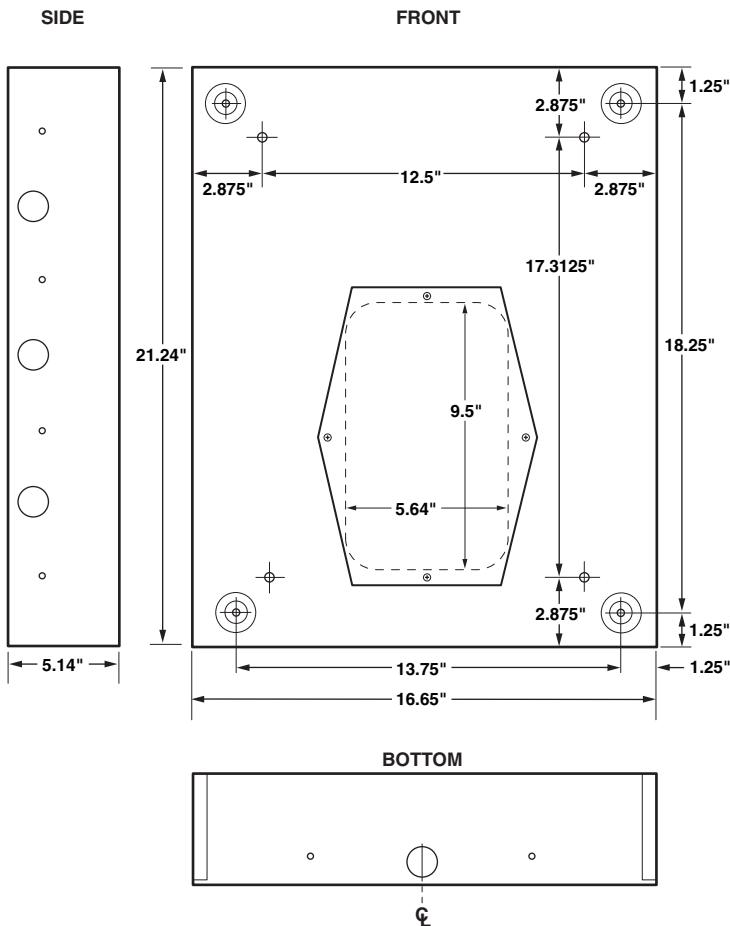

# Icon26 Flush Mount Installation

## Recess Box