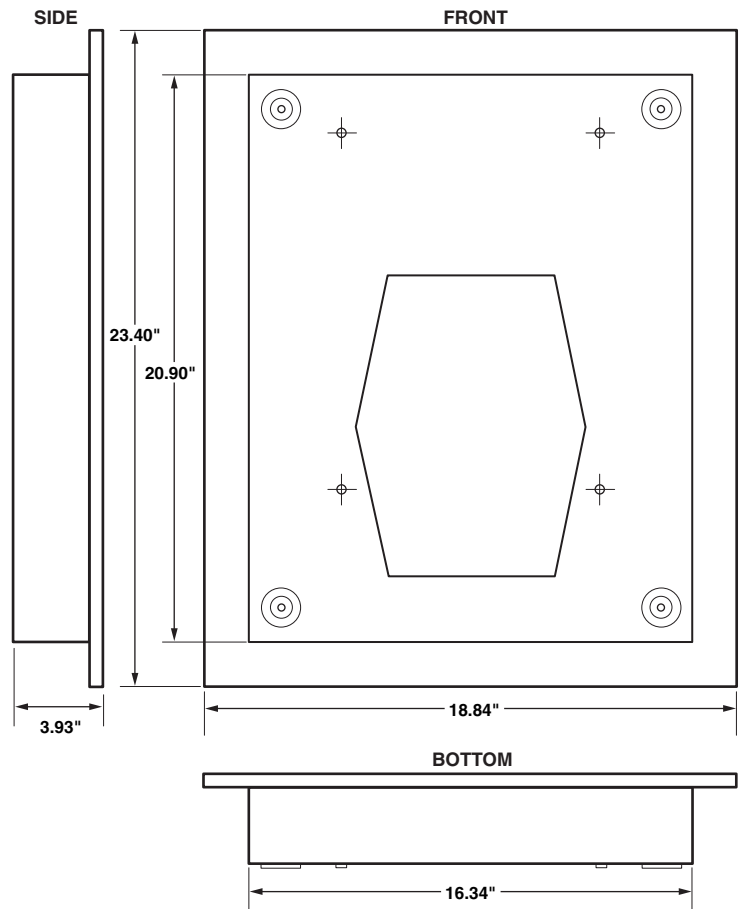

Flush Mount

CHAMBERLAIN®

ELITE

845 Larch Ave., Elmhurst, IL 60126-1196
www.chamberlain.com

© 2005, The Chamberlain Group, Inc. - All Rights Reserved

114A2939B